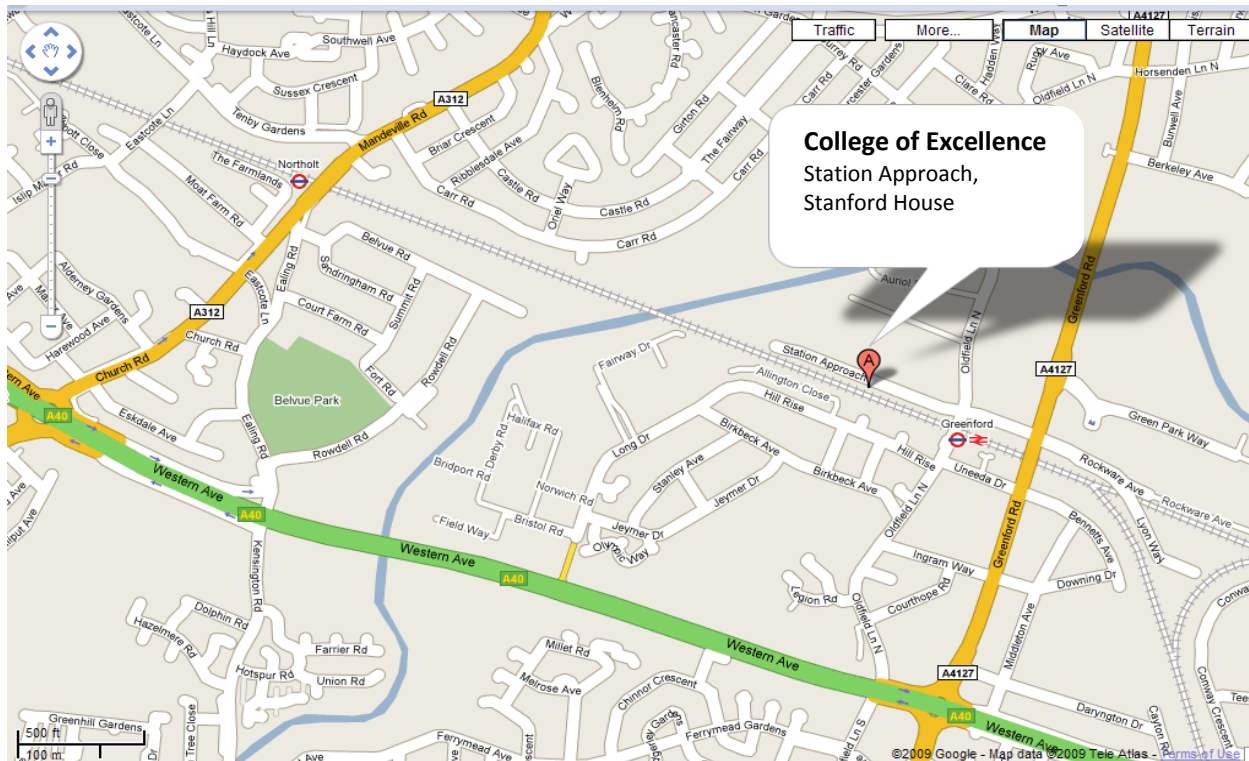

How to find us?

Finding your way by public transport:

This area is served by,

- Central Line
- National Rail (From Paddington)

From Greenford Station (2 – 3 minute walk)

- Exit the station on the left hand side and pass the overhead bridge.
- Turn left into Station Approach and continue walking up until you see Stanford House on your left.

By Bus:

- Catch the 105 bus coming to Greenford Station from Heathrow.
- Catch the 92 bus going to Sudbury Hill from Ealing Hospital.
- Catch the E6 bus coming to Greenford Station.